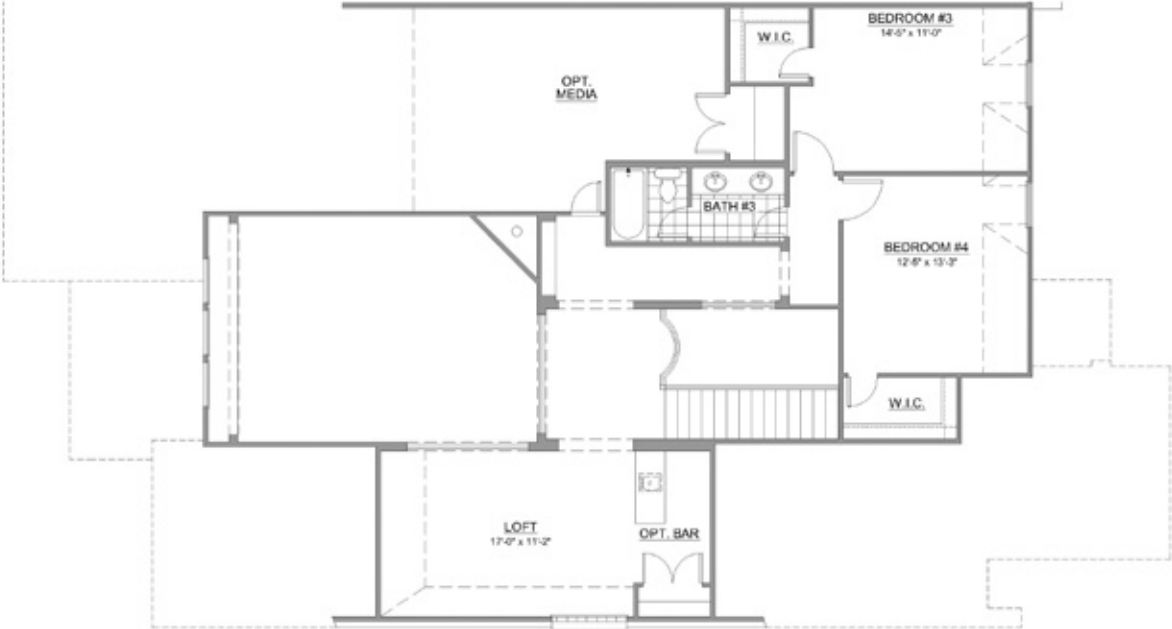

# 2621 GRAIL MAIDEN COURT

3,203 SF

First Floor

Second Floor

## FEATURES:

2 Story

4 Bedrooms

3 Full Baths

1 Half Bath

First Floor Master Suite with Sitting Area

Walk-In Closets

Study