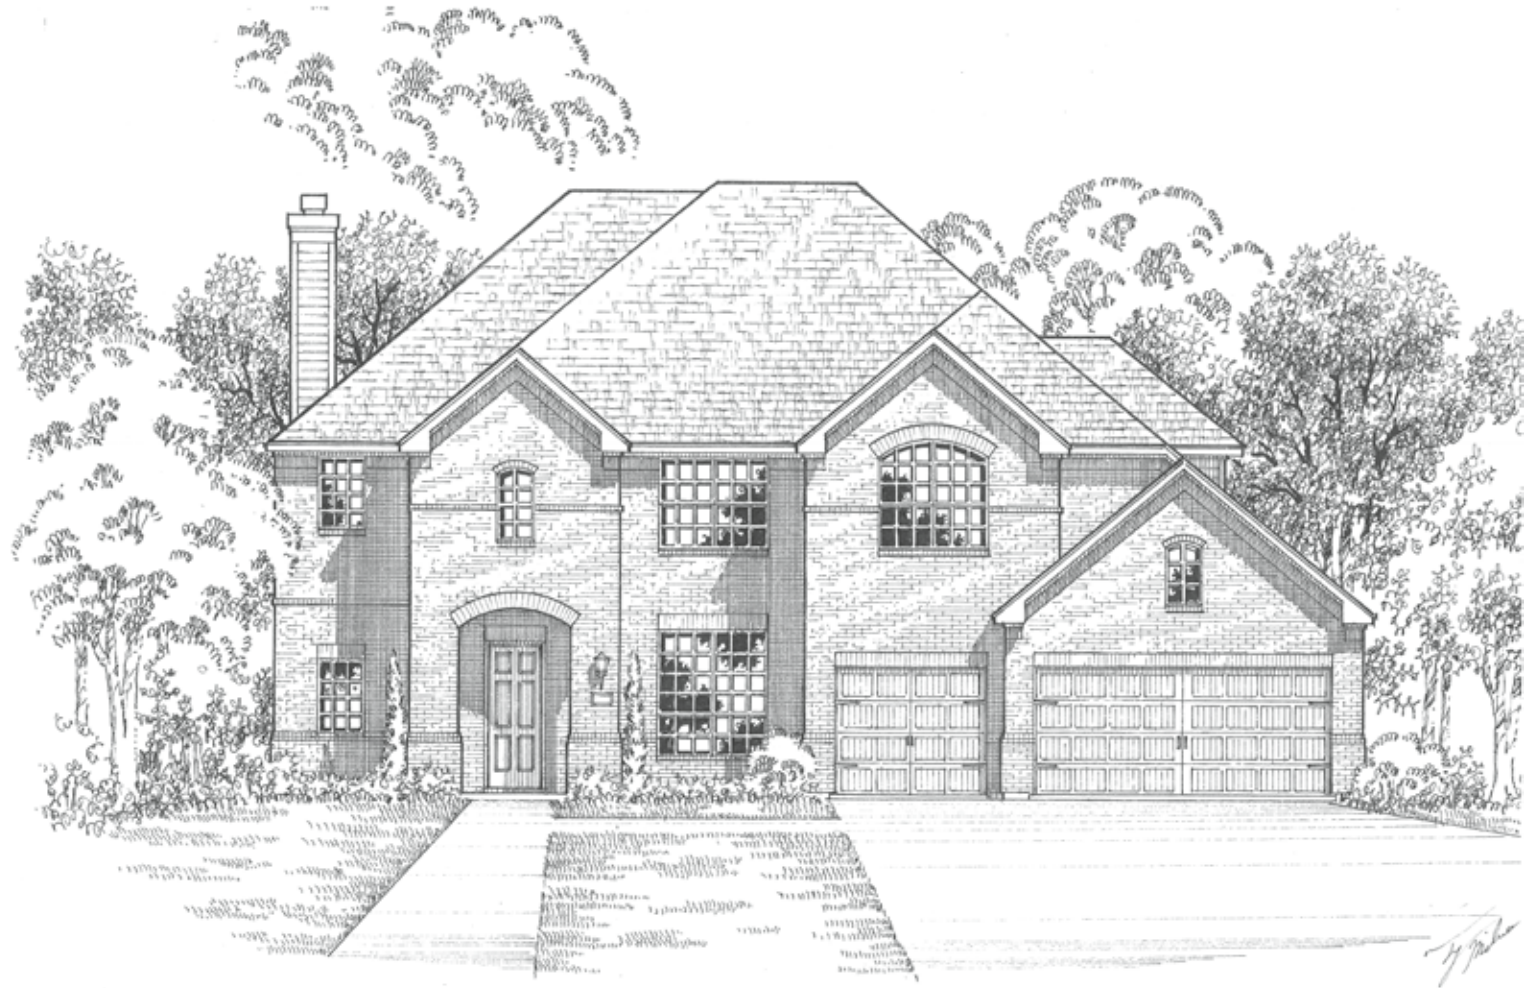

# FLOORPLAN

Plan 781  
Elevation A

American  
*Legend*  
HOMES

[WWW.AMLEGENDHOMES.COM](http://WWW.AMLEGENDHOMES.COM)

# FLOORPLAN

Plan 781

Elevation B with Stone

Elevation C with Stone

[WWW.AMLEGENDHOMES.COM](http://WWW.AMLEGENDHOMES.COM)

Plan 781  
Revision 01/25/12

Prices, plans, specifications, square footage and availability are subject to change without notice or prior obligation. Square footage is approximate and may vary upon elevations and/or options selected. Elevation renderings are an artist rendering and are subject to change or modification without notice. Please see Sales Representative for more information.

# PLAN 781

3,505 SF

## Second Floor

**FEATURES:**

- 1 Story
- 4 Bedrooms
- 3 Full Baths
- 1 Powder Bath
- Casual Dining
- Formal Dining
- Study
- Game Room
- Outdoor Living
- 3-Car Garage

**OPTIONS:**

|                         |          |
|-------------------------|----------|
| Elevation A with Stone  | \$6,900  |
| Elevation B with Stone  | \$8,900  |
| Elevation C with Stone  | \$13,100 |
| Optional Media (315 SF) | \$12,800 |