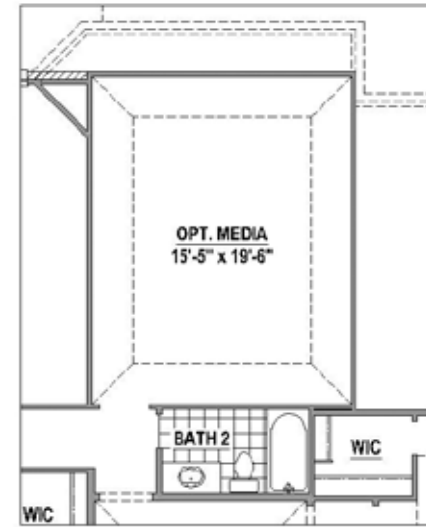

# PLAN 781

3,505 SF

## First Floor

## Second Floor

**FEATURES:**

- 1 Story
- 4 Bedrooms
- 3 Full Baths
- 1 Powder Bath
- Casual Dining
- Formal Dining
- Study
- Game Room
- Outdoor Living
- 3-Car Garage

**OPTIONS:**

|                         |          |
|-------------------------|----------|
| Elevation A with Stone  | \$6,900  |
| Elevation B with Stone  | \$8,900  |
| Elevation C with Stone  | \$13,100 |
| Optional Media (315 SF) | \$12,800 |