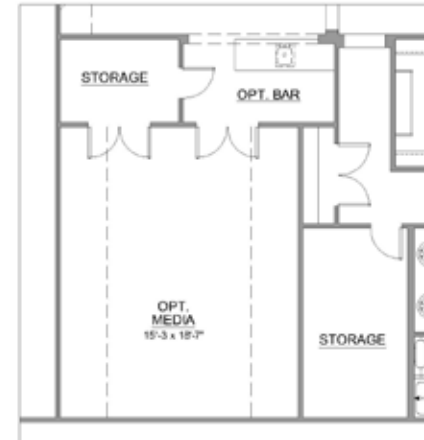

2629 Grail Maiden Court

FEATURES:

2 Story

4 Bedrooms

3 Full Baths

1 Half Bath

First Floor Master Suite

Walk-In Closets

Study

Formal Dining

Gameroom

Covered Patio

2-Car Garage

Optional Media Room with Optional Storage

Optional Storage Room

Optional Wet Bar

Optional Media Room and/or
Optional Wet Bar