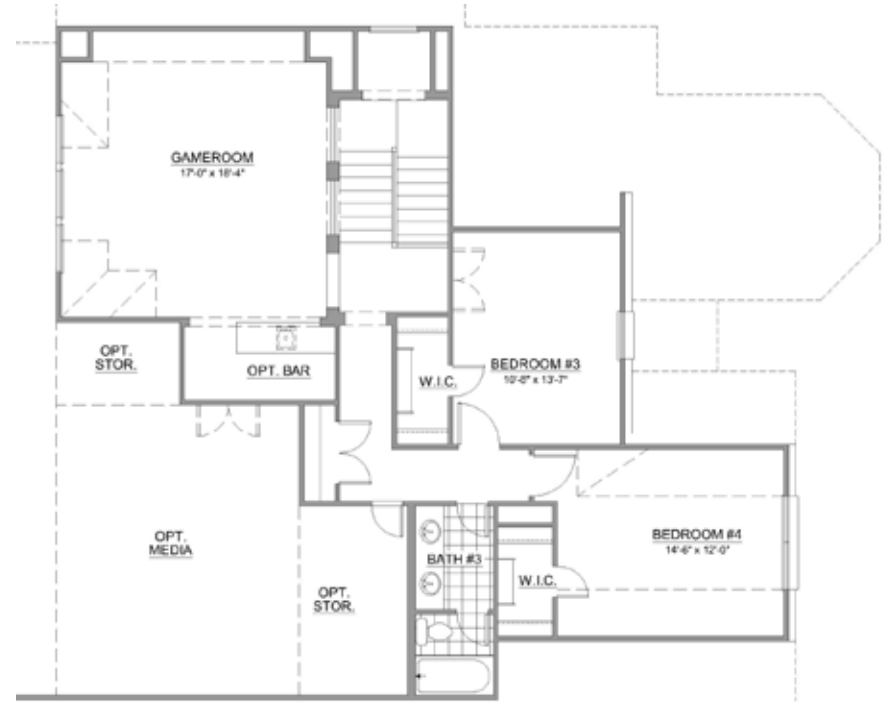

THE RETREAT

LUXURY VILLAS

2629 Grail Maiden Court

American
Legend
HOMES
amlegendhomes.com

CASTLE HILLS
castlehills.com

2629 GRAIL MAIDEN COURT

3,093 SF

First Floor

Second Floor

2629 Grail Maiden Court

FEATURES:

2 Story

4 Bedrooms

3 Full Baths

1 Half Bath

First Floor Master Suite

Walk-In Closets

Study

Formal Dining

Gameroom

Covered Patio

2-Car Garage

Optional Media Room with Optional Storage

Optional Storage Room