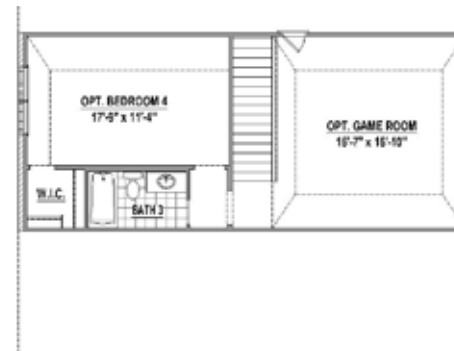

PLAN 524

2,187 SF

First Floor

FEATURES:

- 1 Story
- 3 Bedrooms
- 2 Full Baths
- 2 Dining Areas
- Study
- Outdoor Living

OPTIONS:

- Optional B with Stone Elevation \$TBD
- Optional Game Room (379 SF) \$TBD
- Optional Game Room with Bedroom 4 and Bath 3 (650 SF) \$TBD
- Optional Game Room and Media Room (619 SF) \$TBD
- Optional Game Room, Bedroom 4, Bath 4 and Media Room (888 SF) \$TBD

Optional Game Room / Bedroom 4 / Media

Optional Game Room / Media

Optional Stair

Optional Game Room / Bedroom 4

Optional Game Room