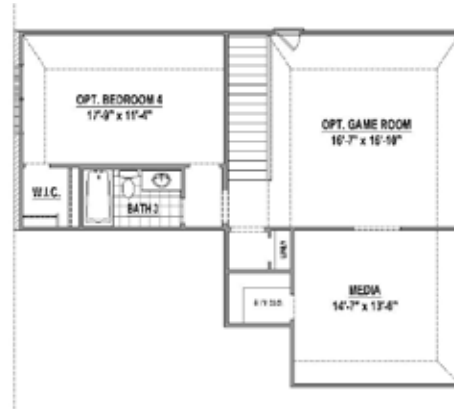

PLAN 524

2,187 SF

First Floor

FEATURES:

- 1 Story
- 3 Bedrooms
- 2 Full Baths
- 2 Dining Areas
- Study
- Outdoor Living

OPTIONS:

- Optional B with Stone Elevation \$TBD
- Optional Game Room (379 SF) \$TBD
- Optional Game Room with Bedroom 4 and Bath 3 (650 SF) \$TBD
- Optional Game Room and Media Room (619 SF) \$TBD
- Optional Game Room, Bedroom 4, Bath 4 and Media Room (888 SF) \$TBD

Optional Game Room / Bedroom 4 / Media

Optional Game Room / Media

Optional Stair

Optional Game Room / Bedroom 4

Optional Game Room