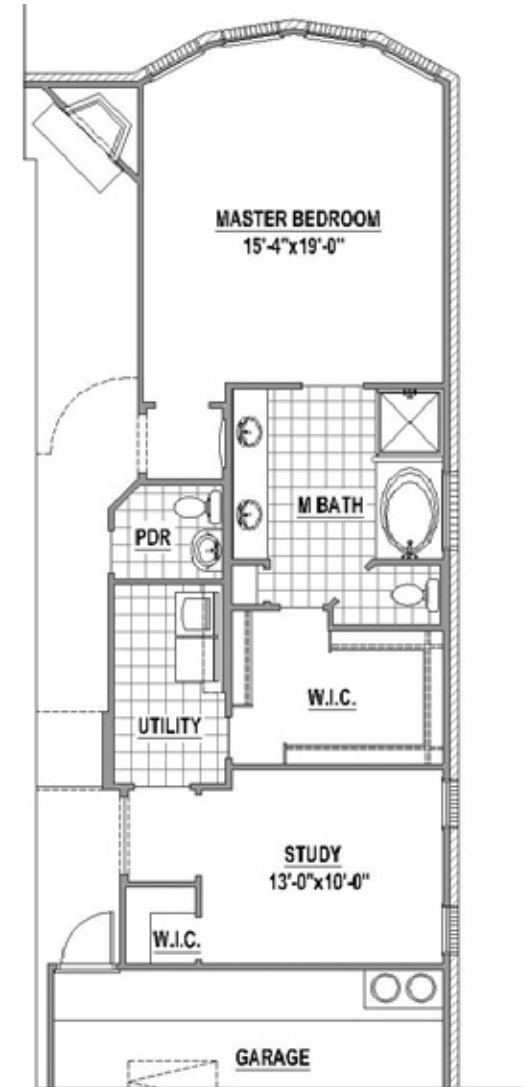

FLOORPLAN

The Reagan I
Elevation C with Stone

WWW.AMLEGENDHOMES.COM

FLOORPLAN

The Reagan I

Elevation B with Stone

Elevation D with Stone

Elevation D

Plan 113
Revision 07/08/11

THE REAGAN I

3,283 SF

First Floor

Second Floor

FEATURES:

- 2 Story
- 4 Bedroom
- 3 Full Baths
- 2 Dining Rooms
- Game Room
- Media Room
- Outdoor Living
- 2-Car Garage

OPTIONS:

- Elevation B w/ Stone \$6,900
- Elevation C w/ Stone \$8,800
- Elevation D Stnd.
- Elevation D w/ Stone \$6,500
- Optional Study ILO Bedroom 2 \$395
- Optional Extended Outdoor Living \$4,800

Optional Extended Outdoor Living