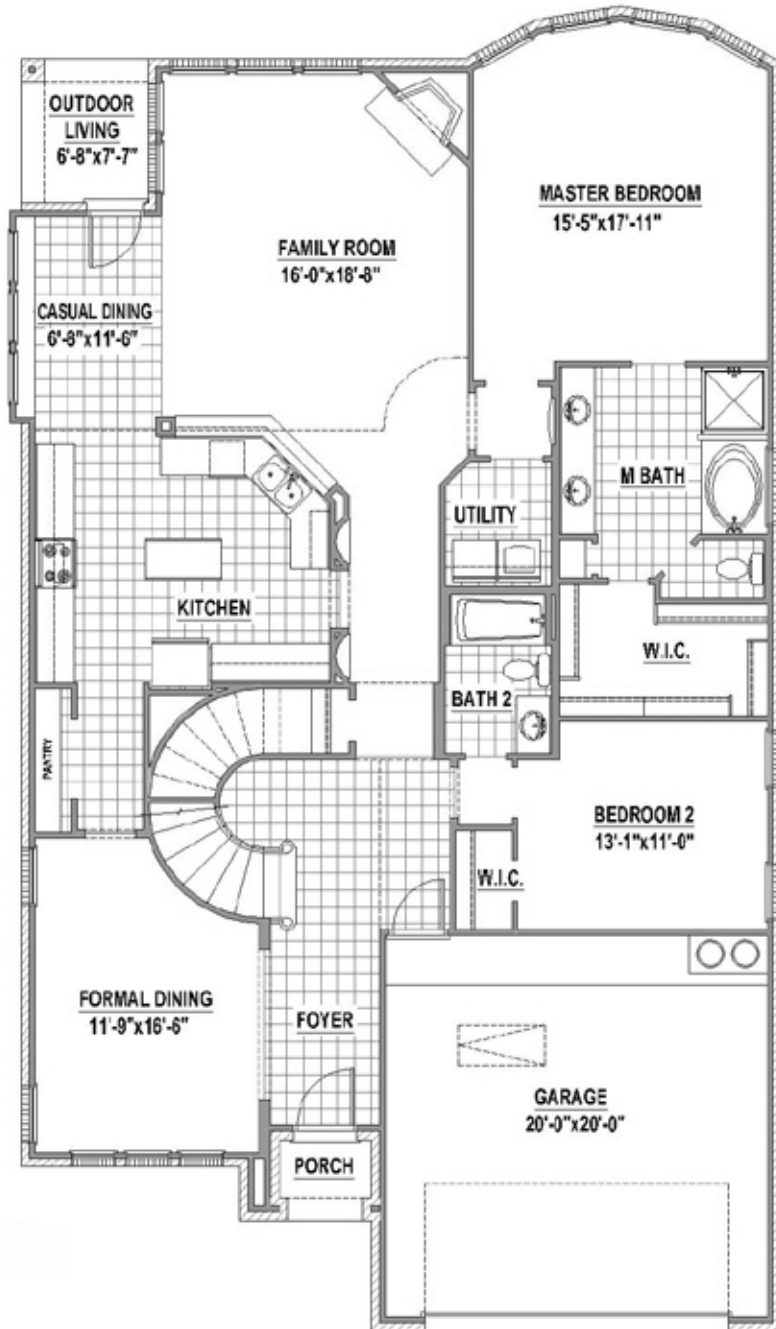

FLOORPLAN

The Reagan I
Elevation C with Stone

WWW.AMLEGENDHOMES.COM

FLOORPLAN

The Reagan I

Elevation B with Stone

Elevation D with Stone

Elevation D

WWW.AMLEGENDHOMES.COM

Prices, plans, specifications, square footage and availability are subject to change without notice or prior obligation. Square footage is approximate and may vary upon elevations and/or options selected. Elevation renderings are an artist rendering and are subject to change or modification without notice. Please see Sales Representative for more information.

Plan 113
Revision 07/08/11

THE REAGAN I

3,283 SF

First Floor

Second Floor

FEATURES:

- 2 Story
- 4 Bedroom
- 3 Full Baths
- 2 Dining Rooms
- Game Room
- Media Room
- Outdoor Living
- 2-Car Garage

OPTIONS:

- Elevation B w/ Stone \$6,900
- Elevation C w/ Stone \$8,800
- Elevation D Stnd.
- Elevation D w/ Stone \$6,500
- Optional Study ILO Bedroom 2 \$395
- Optional Extended Outdoor Living \$4,800

Optional Extended Outdoor Living