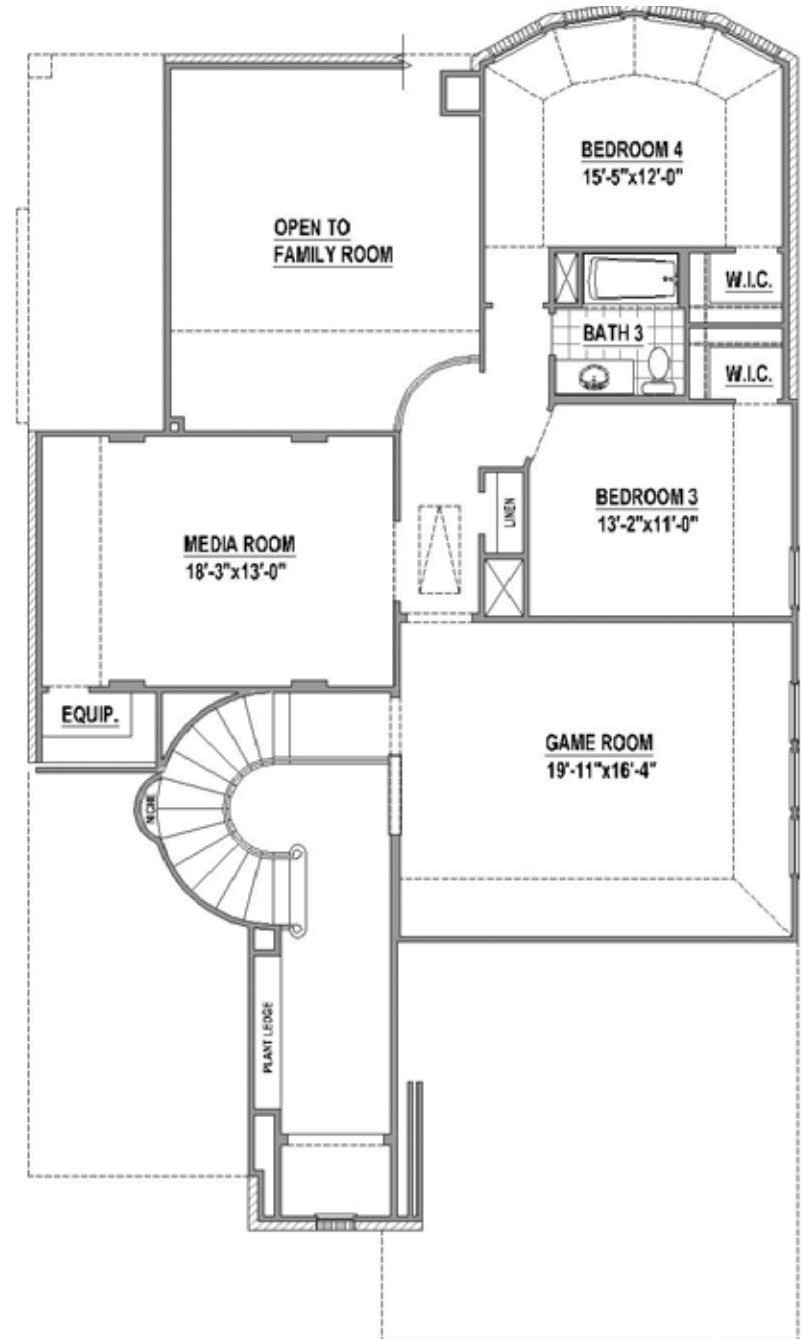

FLOORPLAN

The Reagan I
Elevation C with Stone

WWW.AMLEGENDHOMES.COM

FLOORPLAN

The Reagan I

Elevation B with Stone

Elevation D with Stone

Elevation D

Plan 113
Revision 07/08/11

THE REAGAN I

3,283 SF

First Floor

Second Floor

FEATURES:

- 2 Story
- 4 Bedroom
- 3 Full Baths
- 2 Dining Rooms
- Game Room
- Media Room
- Outdoor Living
- 2-Car Garage

OPTIONS:

- Elevation B w/ Stone \$6,900
- Elevation C w/ Stone \$8,800
- Elevation D Stnd.
- Elevation D w/ Stone \$6,500
- Optional Study ILO Bedroom 2 \$395
- Optional Extended Outdoor Living \$4,800

Optional Extended Outdoor Living