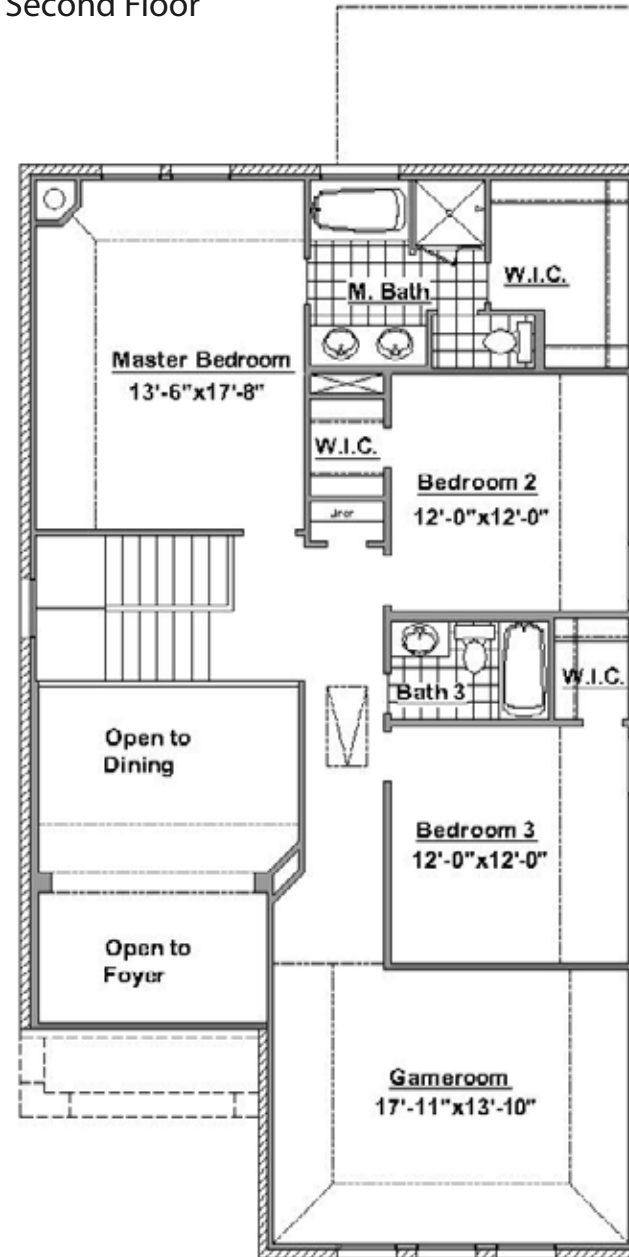

FLOORPLAN

The Berkley
Elevation B

WWW.AMLEGENDHOMES.COM

THE BERKLEY

2,572 SF

First Floor

Second Floor

FEATURES:

- 2 Story
- 4 Bedroom
- 3 Full Baths
- 2-Car Garage
- 2 Dining Rooms
- Game Room

OPTIONS:

- Elevation C \$2,100
- Optional Outdoor Living \$3,595

Optional Outdoor Living

FLOORPLAN

The Berkley

Elevation C

Plan 174
Revision 11/30/10