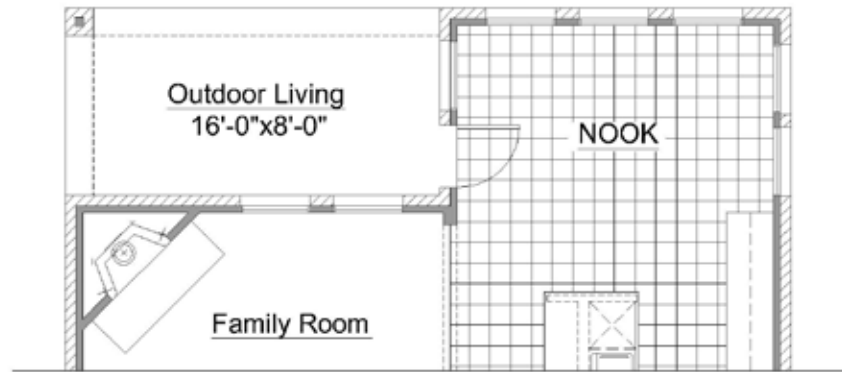

FLOORPLAN

The Berkley
Elevation B

WWW.AMLEGENDHOMES.COM

THE BERKLEY

2,572 SF

First Floor

Second Floor

FEATURES:

- 2 Story
- 4 Bedroom
- 3 Full Baths
- 2-Car Garage
- 2 Dining Rooms
- Game Room

OPTIONS:

- Elevation C \$2,100
- Optional Outdoor Living \$3,595

Optional Outdoor Living

FLOORPLAN

The Berkley

Elevation C

Plan 174
Revision 11/30/10