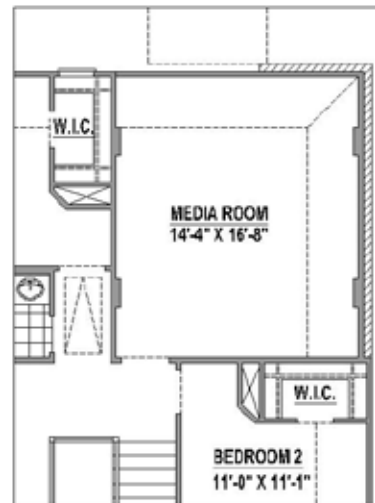

FLOORPLAN

The Kennedy
Elevation C with Media

American
Legend
HOMES

WWW.AMLEGENDHOMES.COM

THE KENNEDY

2,003 SF

First Floor

Second Floor

FEATURES:

- 3 Bedrooms
- 2 Full Baths
- 1 Half Bath
- 1 Dining
- Game Room
- 2-Car Garage

OPTIONS:

Elevation A w/ Stone	\$3,700
Elevation B	\$2,600
Elevation C	\$4,000
Optional Bed 4 w/ Full Bath (260 SF)	\$14,600
Optional Media Room (260 SF)	\$9,750
Optional Extended Outdoor Living	\$5,350

Optional Bedroom 4 with Full Bath

Optional Media Room

Optional Extended Outdoor Living

FLOORPLAN

The Kennedy

Elevation A

Elevation A with Media

Elevation B