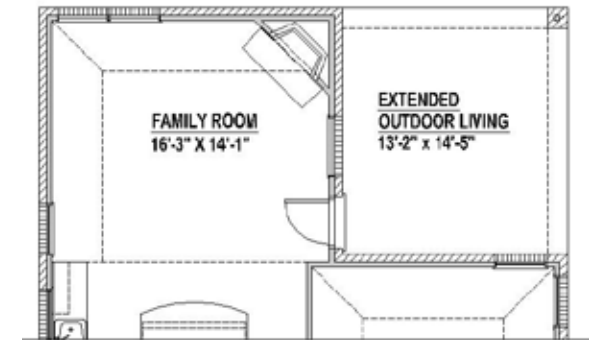

FLOORPLAN

The Kennedy
Elevation C with Media

American
Legend
HOMES

WWW.AMLEGENDHOMES.COM

THE KENNEDY

2,003 SF

First Floor

Second Floor

FEATURES:

- 3 Bedrooms
- 2 Full Baths
- 1 Half Bath
- 1 Dining
- Game Room
- 2-Car Garage

OPTIONS:

Elevation A w/ Stone	\$3,700
Elevation B	\$2,600
Elevation C	\$4,000
Optional Bed 4 w/ Full Bath (260 SF)	\$14,600
Optional Media Room (260 SF)	\$9,750
Optional Extended Outdoor Living	\$5,350

Optional Bedroom 4 with Full Bath

Optional Media Room

Optional Extended Outdoor Living

FLOORPLAN

The Kennedy

Elevation A

Elevation A with Media

Elevation B