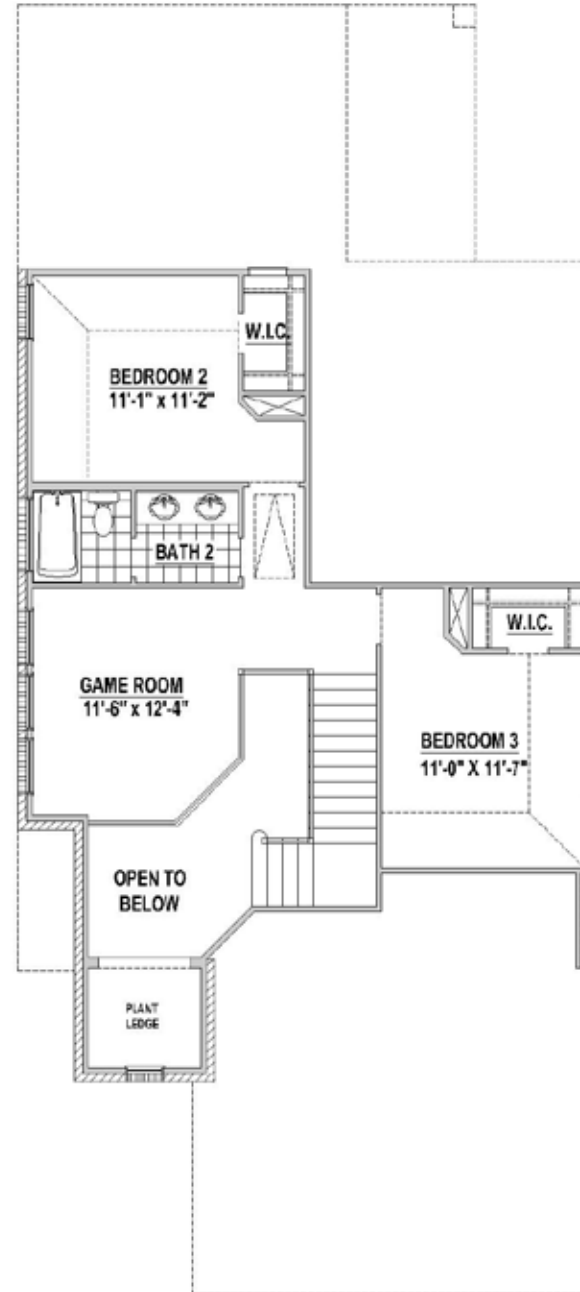

FLOORPLAN

The Kennedy
Elevation C with Media

American
Legend
HOMES

WWW.AMLEGENDHOMES.COM

THE KENNEDY

2,003 SF

First Floor

Second Floor

FEATURES:

- 3 Bedrooms
- 2 Full Baths
- 1 Half Bath
- 1 Dining
- Game Room
- 2-Car Garage

OPTIONS:

Elevation A w/ Stone	\$3,700
Elevation B	\$2,600
Elevation C	\$4,000
Optional Bed 4 w/ Full Bath (260 SF)	\$14,600
Optional Media Room (260 SF)	\$9,750
Optional Extended Outdoor Living	\$5,350

Optional Bedroom 4 with Full Bath

Optional Media Room

Optional Extended Outdoor Living

FLOORPLAN

The Kennedy

Elevation A

Elevation A with Media

Elevation B