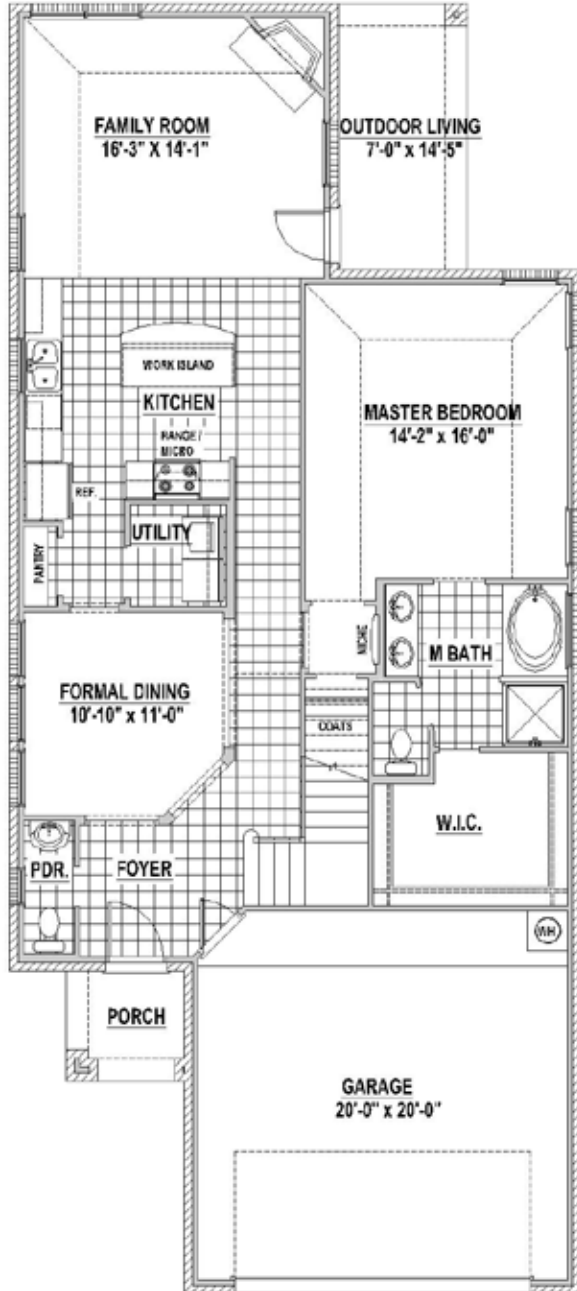

FLOORPLAN

The Kennedy
Elevation C with Media

American
Legend
HOMES

WWW.AMLEGENDHOMES.COM

THE KENNEDY

2,003 SF

First Floor

Second Floor

FEATURES:

- 3 Bedrooms
- 2 Full Baths
- 1 Half Bath
- 1 Dining
- Game Room
- 2-Car Garage

OPTIONS:

Elevation A w/ Stone	\$3,700
Elevation B	\$2,600
Elevation C	\$4,000
Optional Bed 4 w/ Full Bath (260 SF)	\$14,600
Optional Media Room (260 SF)	\$9,750
Optional Extended Outdoor Living	\$5,350

Optional Bedroom 4 with Full Bath

Optional Media Room

Optional Extended Outdoor Living

FLOORPLAN

The Kennedy

Elevation A

Elevation A with Media

Elevation B