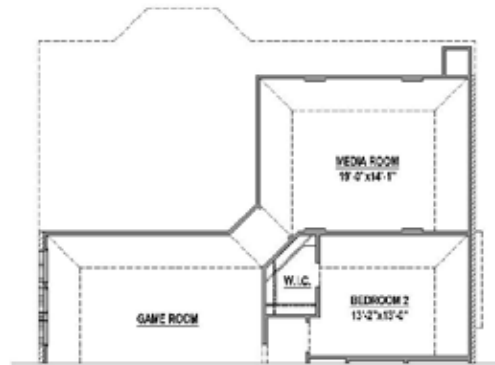

FLOORPLAN

The Washington
Elevation C with Stone

American
Legend
HOMES

WWW.AMLEGENDHOMES.COM

FEATURES:

- 2 Story
- 4 Bedroom
- 3 Full Baths
- 1 Half Bath
- 2-Car Garage
- 2 Dining
- Formal Living Room
- Game Room

OPTIONS:

Elevation A w/ Stone	\$1,800
Elevation B w/ Stone	\$5,100
Elevation C w/ Stone	\$8,250
Optional Outdoor Living	\$3,495
Optional Extended Outdoor Living	\$5,750
Optional Study ILO Formal Living	\$1,095
Optional Media Room (292 SF)	\$11,700
Optional Master Bath 2	\$295

Optional Media Room

Optional Study

Optional Outdoor Living

Optional Master Bath with Enlarged Shower

Optional Extended Outdoor Living

FLOORPLAN

The Washington

Elevation A