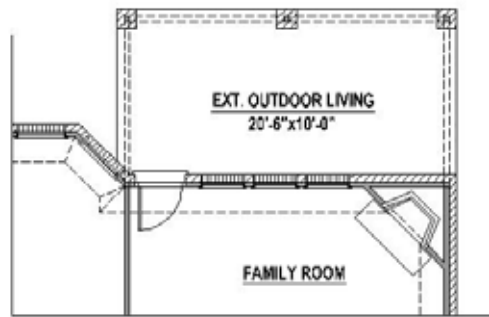

OPTIONS:

Elevation A w/ Stone	\$1,800
Elevation B w/ Stone	\$5,100
Elevation C w/ Stone	\$8,250
Optional Outdoor Living	\$3,495
Optional Extended Outdoor Living	\$5,750
Optional Study ILO Formal Living	\$1,095
Optional Media Room (292 SF)	\$11,700
Optional Master Bath 2	\$295

Optional Media Room

Optional Study

Optional Outdoor Living

Optional Master Bath with Enlarged Shower

Optional Extended Outdoor Living

FLOORPLAN

The Washington

Elevation A

Elevation A with Stone

Elevation B with Stone

Plan 112
Revision 02/11/11

WWW.AMLEGENDHOMES.COM

Prices, plans, specifications, square footage and availability are subject to change without notice or prior obligation. Square footage is approximate and may vary upon elevations and/or options selected. Elevation renderings are an artist rendering and are subject to change or modification without notice. Please see Sales Representative for more information.