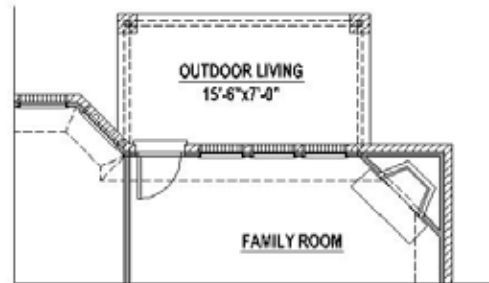

OPTIONS:

Elevation A w/ Stone	\$1,800
Elevation B w/ Stone	\$5,100
Elevation C w/ Stone	\$8,250
Optional Outdoor Living	\$3,495
Optional Extended Outdoor Living	\$5,750
Optional Study ILO Formal Living	\$1,095
Optional Media Room (292 SF)	\$11,700
Optional Master Bath 2	\$295

Optional Media Room

Optional Study

Optional Outdoor Living

Optional Master Bath with Enlarged Shower

Optional Extended Outdoor Living

FLOORPLAN

The Washington

Elevation A