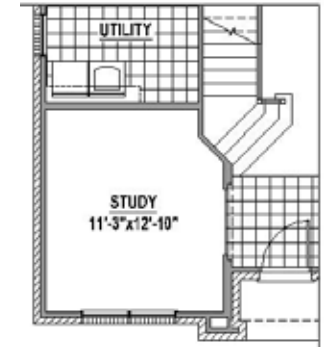

FLOORPLAN

The Washington
Elevation C with Stone

American
Legend
HOMES

WWW.AMLEGENDHOMES.COM

FEATURES:

- 2 Story
- 4 Bedroom
- 3 Full Baths
- 1 Half Bath
- 2-Car Garage
- 2 Dining
- Formal Living Room
- Game Room

OPTIONS:

Elevation A w/ Stone	\$1,800
Elevation B w/ Stone	\$5,100
Elevation C w/ Stone	\$8,250
Optional Outdoor Living	\$3,495
Optional Extended Outdoor Living	\$5,750
Optional Study ILO Formal Living	\$1,095
Optional Media Room (292 SF)	\$11,700
Optional Master Bath 2	\$295

Optional Media Room

Optional Study

Optional Outdoor Living

Optional Master Bath with Enlarged Shower

Optional Extended Outdoor Living

FLOORPLAN

The Washington

Elevation A