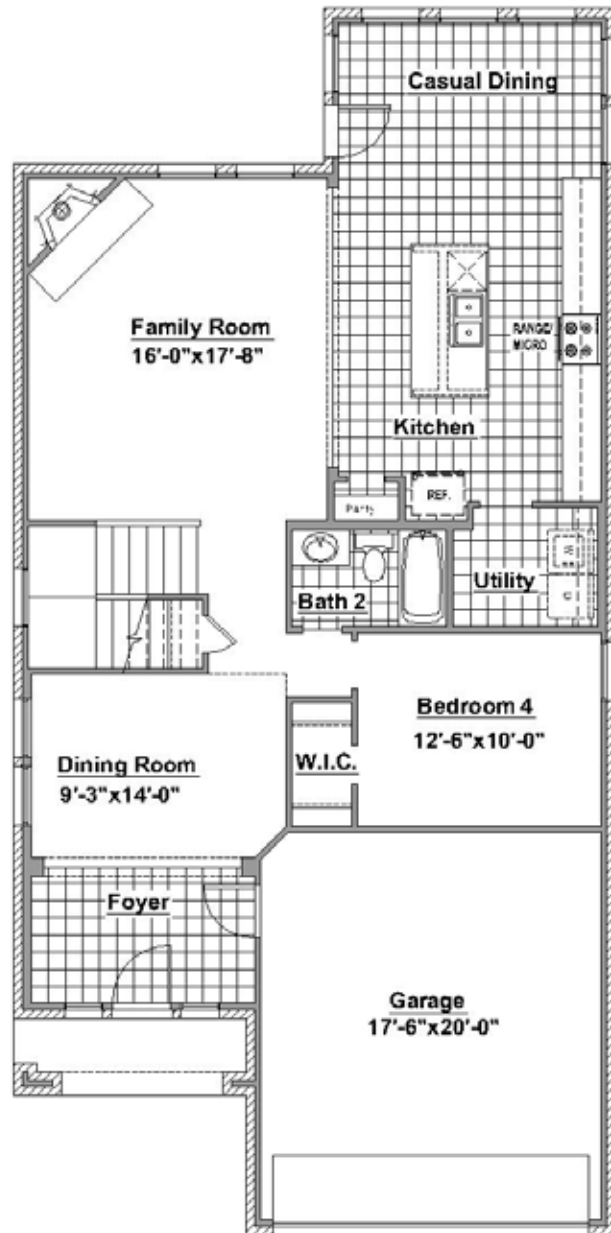

FLOORPLAN

The Berkley
Elevation B

WWW.AMLEGENDHOMES.COM

THE BERKLEY

2,572 SF

First Floor

Second Floor

FEATURES:

- 2 Story
- 4 Bedroom
- 3 Full Baths
- 2-Car Garage
- 2 Dining Rooms
- Family Room
- Game Room

OPTIONS:

- Elevation B \$1,000
- Elevation C w/ Stone \$2,100
- Optional Outdoor Living \$3,595

Optional Outdoor Living

FLOORPLAN

The Berkley

Elevation A

Elevation C with Stone

Plan 174
Revision 02/11/11

WWW.AMLEGENDHOMES.COM

Prices, plans, specifications, square footage and availability are subject to change without notice or prior obligation. Square footage is approximate and may vary upon elevations and/or options selected. Elevation renderings are an artist rendering and are subject to change or modification without notice. Please see Sales Representative for more information.