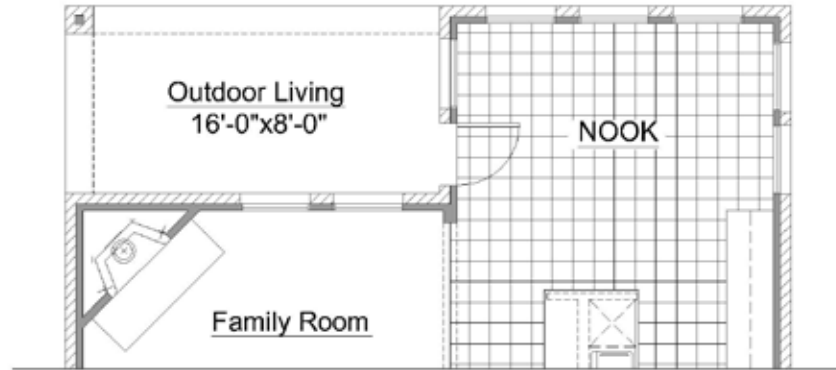

FLOORPLAN

The Berkley
Elevation B

WWW.AMLEGENDHOMES.COM

THE BERKLEY

2,572 SF

First Floor

Second Floor

FEATURES:

- 2 Story
- 4 Bedroom
- 3 Full Baths
- 2-Car Garage
- 2 Dining Rooms
- Family Room
- Game Room

OPTIONS:

- Elevation B \$1,000
- Elevation C w/ Stone \$2,100
- Optional Outdoor Living \$3,595

Optional Outdoor Living

FLOORPLAN

The Berkley

Elevation A

Elevation C with Stone

Plan 174
Revision 02/11/11

WWW.AMLEGENDHOMES.COM

Prices, plans, specifications, square footage and availability are subject to change without notice or prior obligation. Square footage is approximate and may vary upon elevations and/or options selected. Elevation renderings are an artist rendering and are subject to change or modification without notice. Please see Sales Representative for more information.