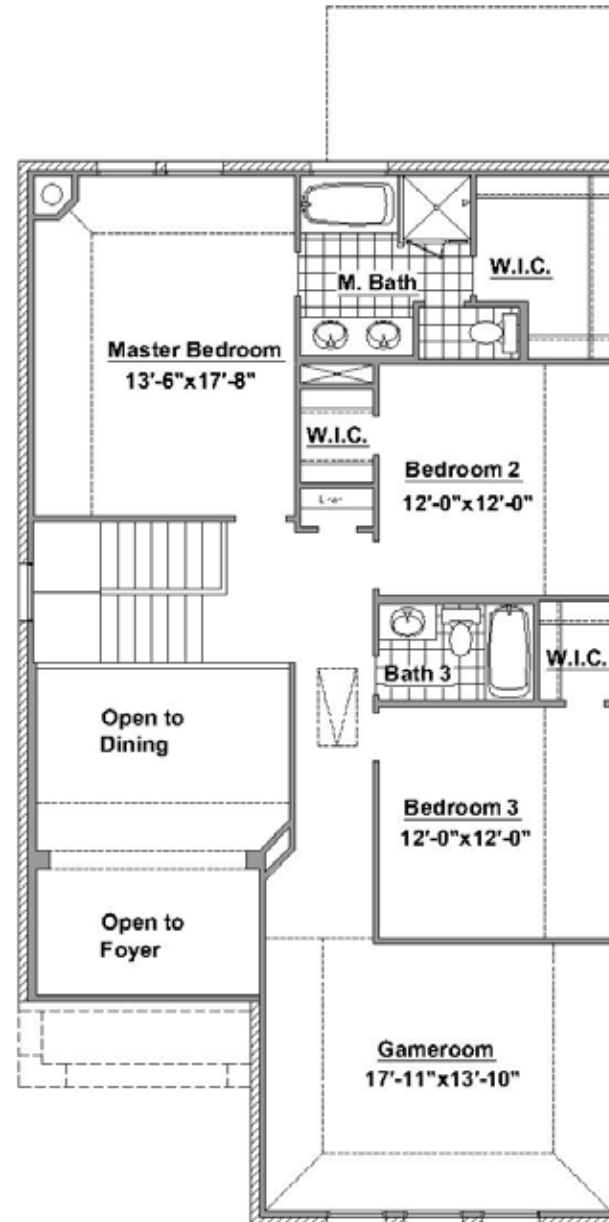

FLOORPLAN

The Berkley
Elevation B

WWW.AMLEGENDHOMES.COM

THE BERKLEY

2,572 SF

First Floor

Second Floor

FEATURES:

- 2 Story
- 4 Bedroom
- 3 Full Baths
- 2-Car Garage
- 2 Dining Rooms
- Family Room
- Game Room

OPTIONS:

- Elevation B \$1,000
- Elevation C w/ Stone \$2,100
- Optional Outdoor Living \$3,595

Optional Outdoor Living

FLOORPLAN

The Berkley

Elevation A

Elevation C with Stone

Plan 174
Revision 02/11/11

WWW.AMLEGENDHOMES.COM

Prices, plans, specifications, square footage and availability are subject to change without notice or prior obligation. Square footage is approximate and may vary upon elevations and/or options selected. Elevation renderings are an artist rendering and are subject to change or modification without notice. Please see Sales Representative for more information.