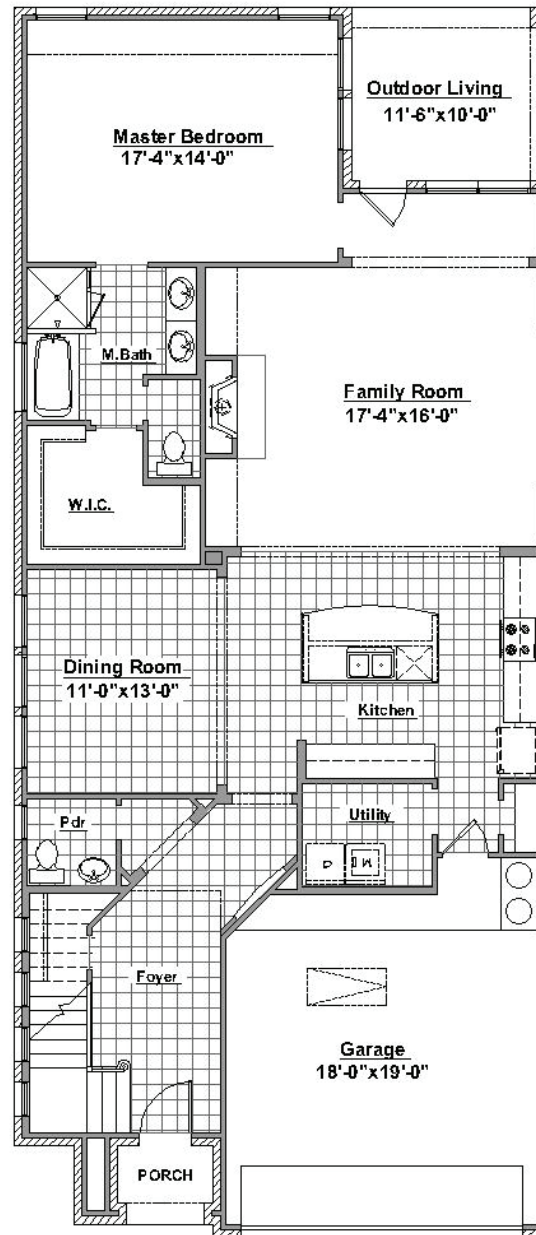

The Hillcrest

Features:

- 4 Bedrooms
- 3 1/2 Baths
- Family Room
- Game Room
- Dining Room
- Outdoor Living
- Opt. Media Room
- 2,770 s.f.

Optional Media Room

First Floor

Second Floor

Prices, plans, specifications, square footage and availability are subject to change without notice or prior obligation. Square footage is approximate and may vary upon elevations and/or options selected. Please see your Sales Counselor for more information.

The Hillcrest

Elevation A

Elevation B

Elevation C

Elevation D

Prices, plans, specifications, square footage and availability are subject to change without notice or prior obligation. Square footage is approximate and may vary upon elevations and/or options selected. Please see your Sales Counselor for more information.