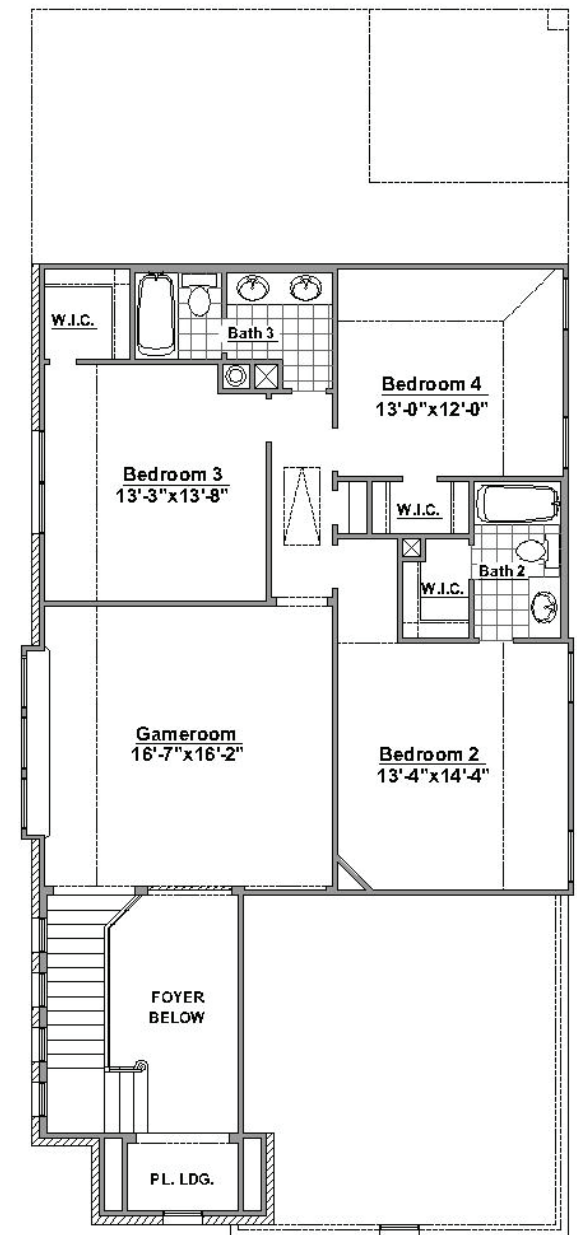

The Hillcrest

Features:

- 4 Bedrooms
- 3 1/2 Baths
- Family Room
- Game Room
- Dining Room
- Outdoor Living
- Opt. Media Room
- 2,770 s.f.

Optional Media Room

First Floor

Second Floor

Prices, plans, specifications, square footage and availability are subject to change without notice or prior obligation. Square footage is approximate and may vary upon elevations and/or options selected. Please see your Sales Counselor for more information.

The Hillcrest

Elevation A

Elevation B

Elevation C

Elevation D

Prices, plans, specifications, square footage and availability are subject to change without notice or prior obligation. Square footage is approximate and may vary upon elevations and/or options selected. Please see your Sales Counselor for more information.