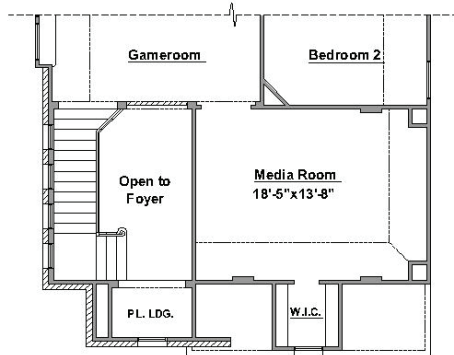

The Hillcrest

Features:

- 4 Bedrooms
- 3 1/2 Baths
- Family Room
- Game Room
- Dining Room
- Outdoor Living
- Opt. Media Room
- 2,770 s.f.

Optional Media Room

First Floor

Second Floor

Prices, plans, specifications, square footage and availability are subject to change without notice or prior obligation. Square footage is approximate and may vary upon elevations and/or options selected. Please see your Sales Counselor for more information.

The Hillcrest

Elevation A

Elevation B

Elevation C

Elevation D

Prices, plans, specifications, square footage and availability are subject to change without notice or prior obligation. Square footage is approximate and may vary upon elevations and/or options selected. Please see your Sales Counselor for more information.