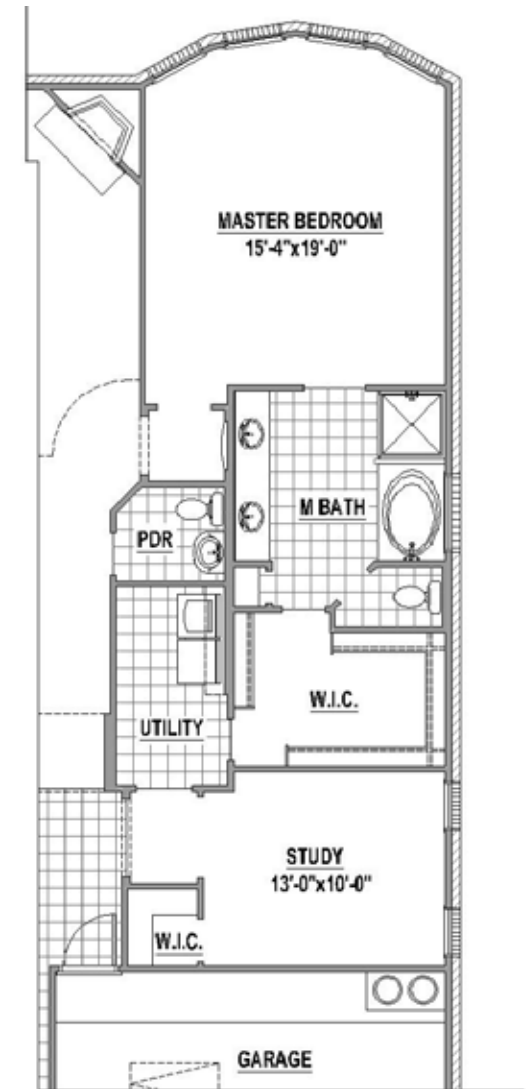

Optional Study