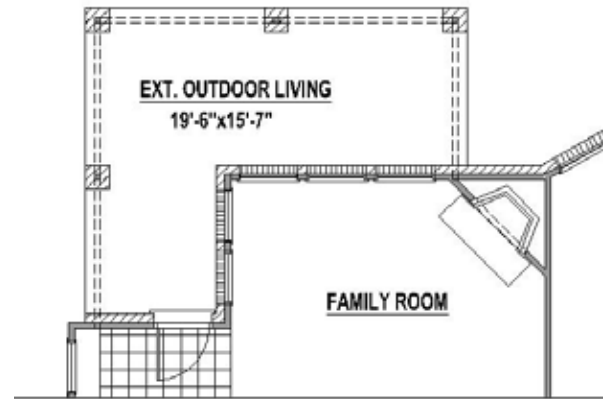

# THE REAGAN I

3,282 SF

First Floor

Second Floor

**FEATURES:**

- 2 Story
- 4 Bedroom
- 3 Full Baths
- 2-Car Garage
- 2 Dining Rooms
- Game Room
- Media Room
- Outdoor Living

**OPTIONS:**

- Elevation A w/ Stone \$4,350
- Elevation B w/ Stone \$6,900
- Elevation C w/ Stone \$8,800
- Optional Extended Outdoor Living \$4,800
- Optional Study ILO Bedroom 2 \$395

Optional Extended Outdoor Living

Optional Study

# FLOORPLAN