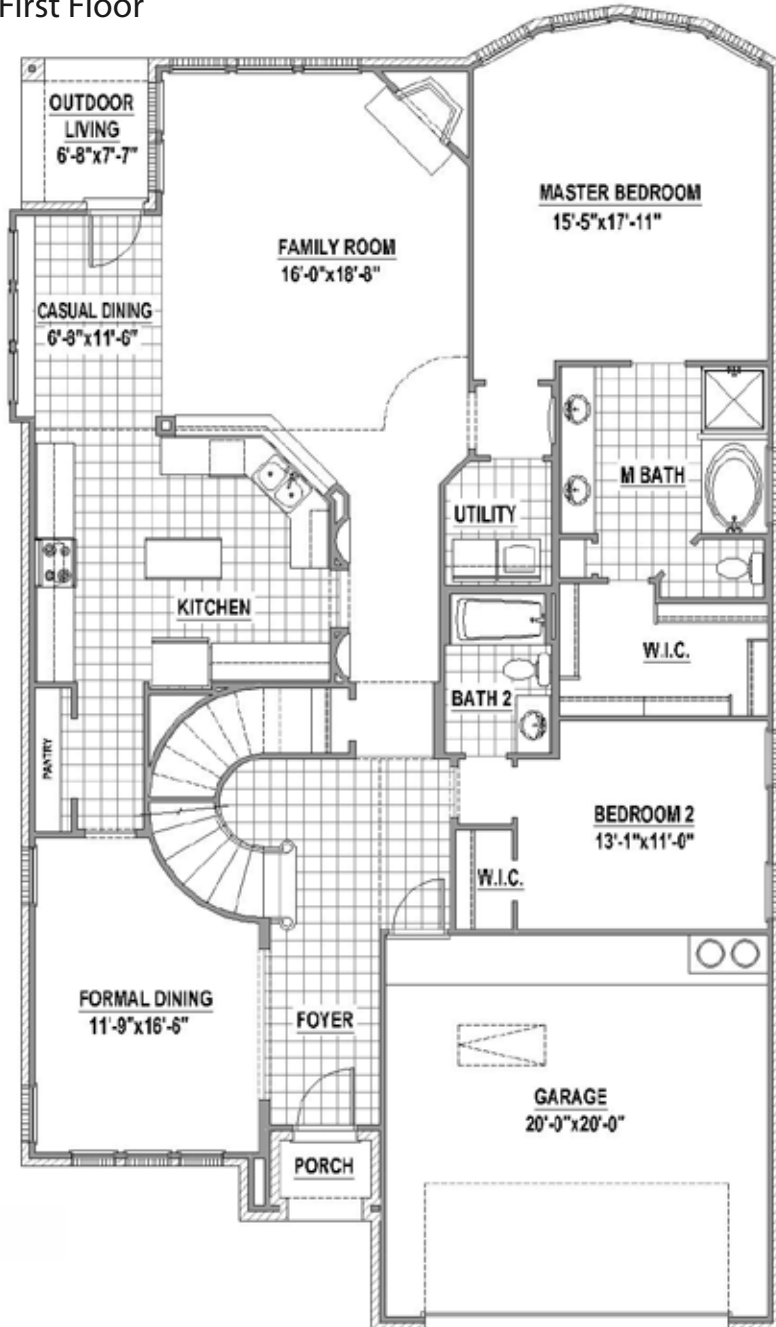

# FLOORPLAN

The Reagan I  
Elevation C with Stone

[WWW.AMLEGENDHOMES.COM](http://WWW.AMLEGENDHOMES.COM)

# THE REAGAN I

3,282 SF

First Floor

Second Floor

**FEATURES:**

- 2 Story
- 4 Bedroom
- 3 Full Baths
- 2-Car Garage
- 2 Dining Rooms
- Game Room
- Media Room
- Outdoor Living

**OPTIONS:**

- Elevation A w/ Stone \$4,350
- Elevation B w/ Stone \$6,900
- Elevation C w/ Stone \$8,800
- Optional Extended Outdoor Living \$4,800
- Optional Study ILO Bedroom 2 \$395

# FLOORPLAN