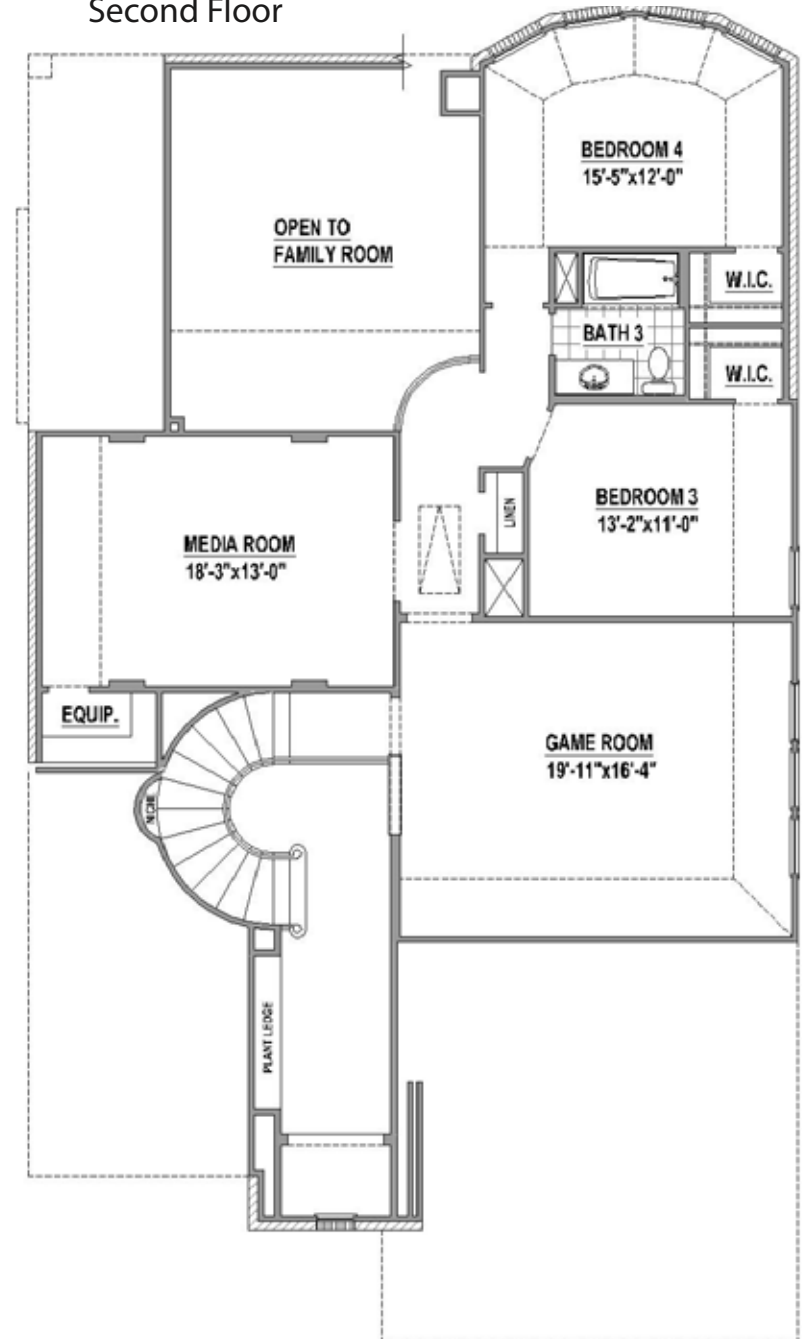

# FLOORPLAN

The Reagan I  
Elevation C with Stone

[WWW.AMLEGENDHOMES.COM](http://WWW.AMLEGENDHOMES.COM)

# THE REAGAN I

3,282 SF

First Floor

Second Floor

**FEATURES:**

- 2 Story
- 4 Bedroom
- 3 Full Baths
- 2-Car Garage
- 2 Dining Rooms
- Game Room
- Media Room
- Outdoor Living

**OPTIONS:**

- Elevation A w/ Stone \$4,350
- Elevation B w/ Stone \$6,900
- Elevation C w/ Stone \$8,800
- Optional Extended Outdoor Living \$4,800
- Optional Study ILO Bedroom 2 \$395

# FLOORPLAN