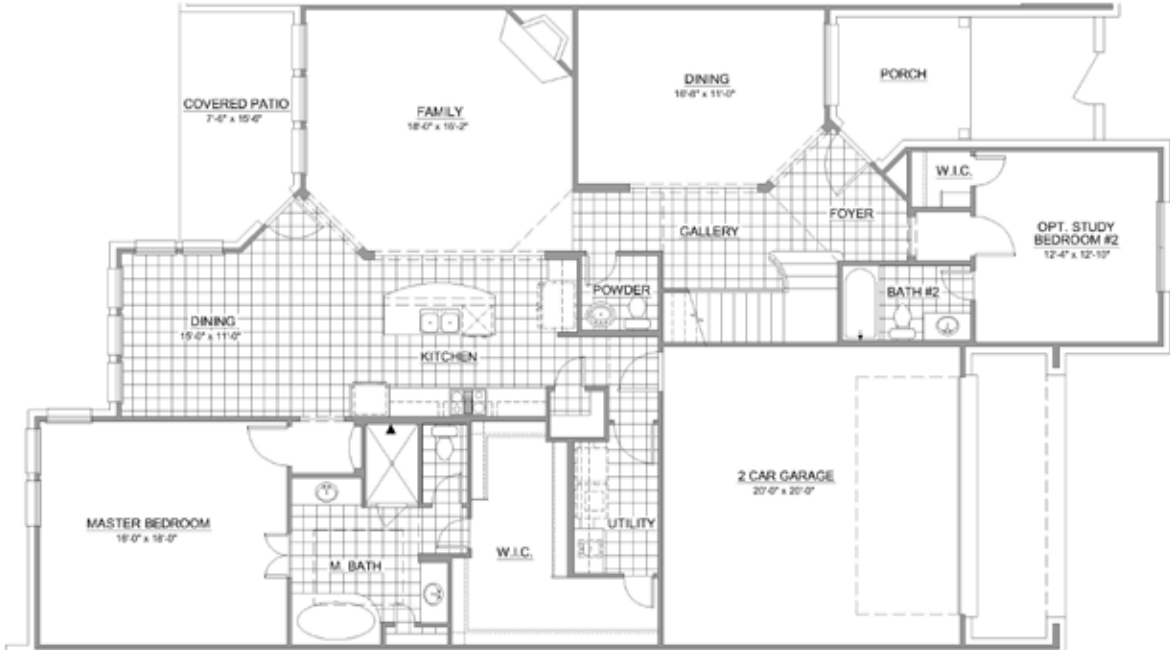

# 2625 GRAIL MAIDEN COURT

3,601 SF

First Floor

Second Floor

### FEATURES:

2 Story

3 Bedrooms

4 Full Baths

1 Half Bath

First Floor Master Suite

Formal Dining

Walk-In Closets