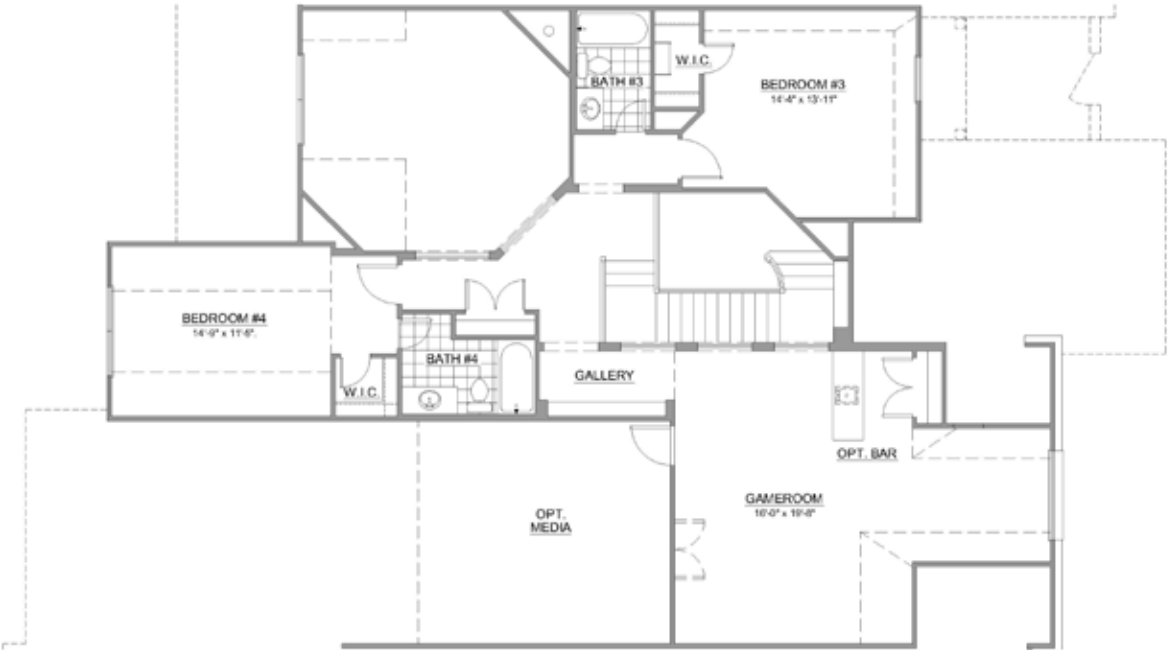

# 2625 GRAIL MAIDEN COURT

3,601 SF

First Floor

Second Floor

### FEATURES:

2 Story

3 Bedrooms

4 Full Baths

1 Half Bath

First Floor Master Suite

Formal Dining

Walk-In Closets