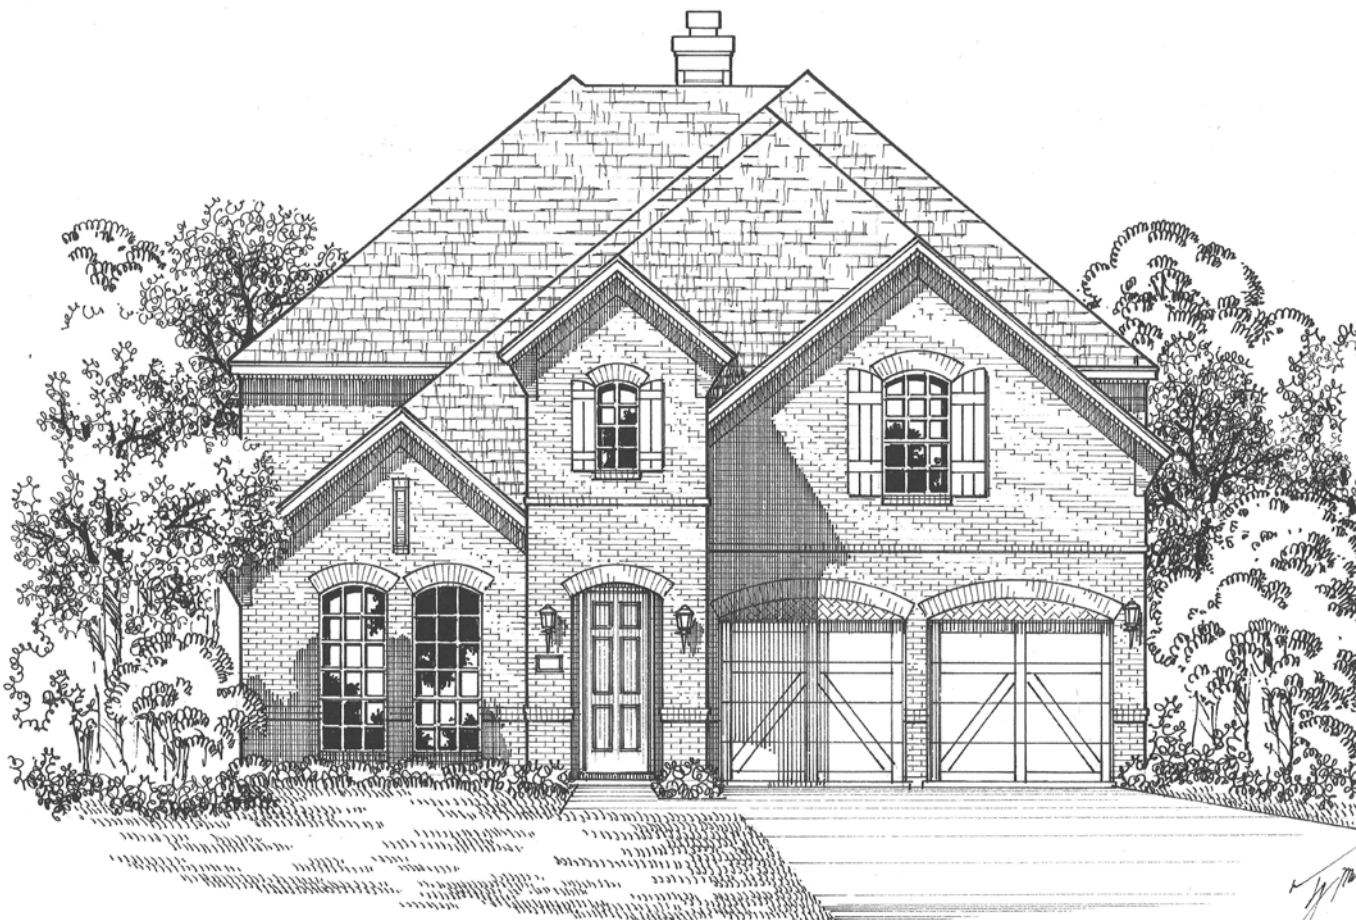

FLOORPLAN

Plan 1196
Elevation A

American
Legend
HOMES

WWW.AMLEGENDHOMES.COM

FLOORPLAN

Plan 1196

Elevation A with Stone

Elevation B with Stone

Elevation C with Stone

Plan 1196

Revision 12/01/16

WWW.AMLEGENDHOMES.COM

Prices, plans, specifications, square footage and availability are subject to change without notice or prior obligation. Square footage is approximate and may vary upon elevations and/or options selected. Elevation renderings are an artist rendering and are subject to change or modification without notice. Garage doors per community specifications. Please see Sales Representative for more information.

Features:

2 Story

5 Bedrooms

4 Full Baths

1 Half Bath

2 Dining Areas

Study

Game Room