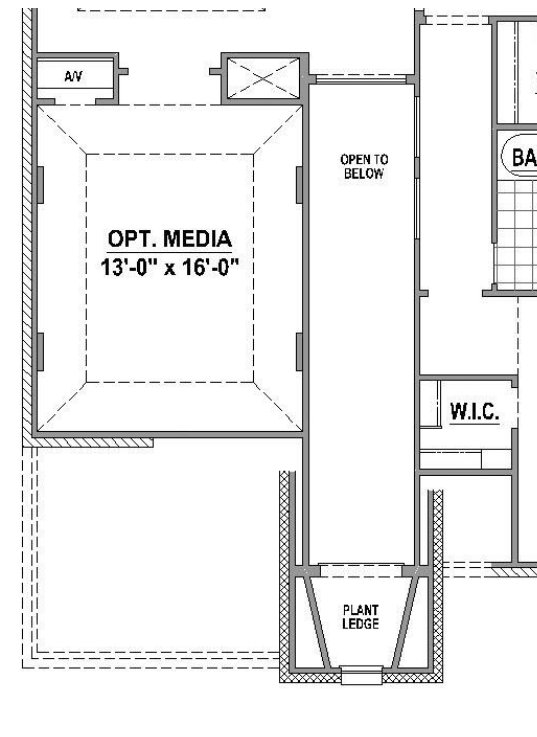

Features:

2 Story

5 Bedrooms

4 Full Baths

1 Half Bath

2 Dining Areas

Study

Game Room

Outdoor Living

Optional Media Room (257 SF)

Optional Media Room